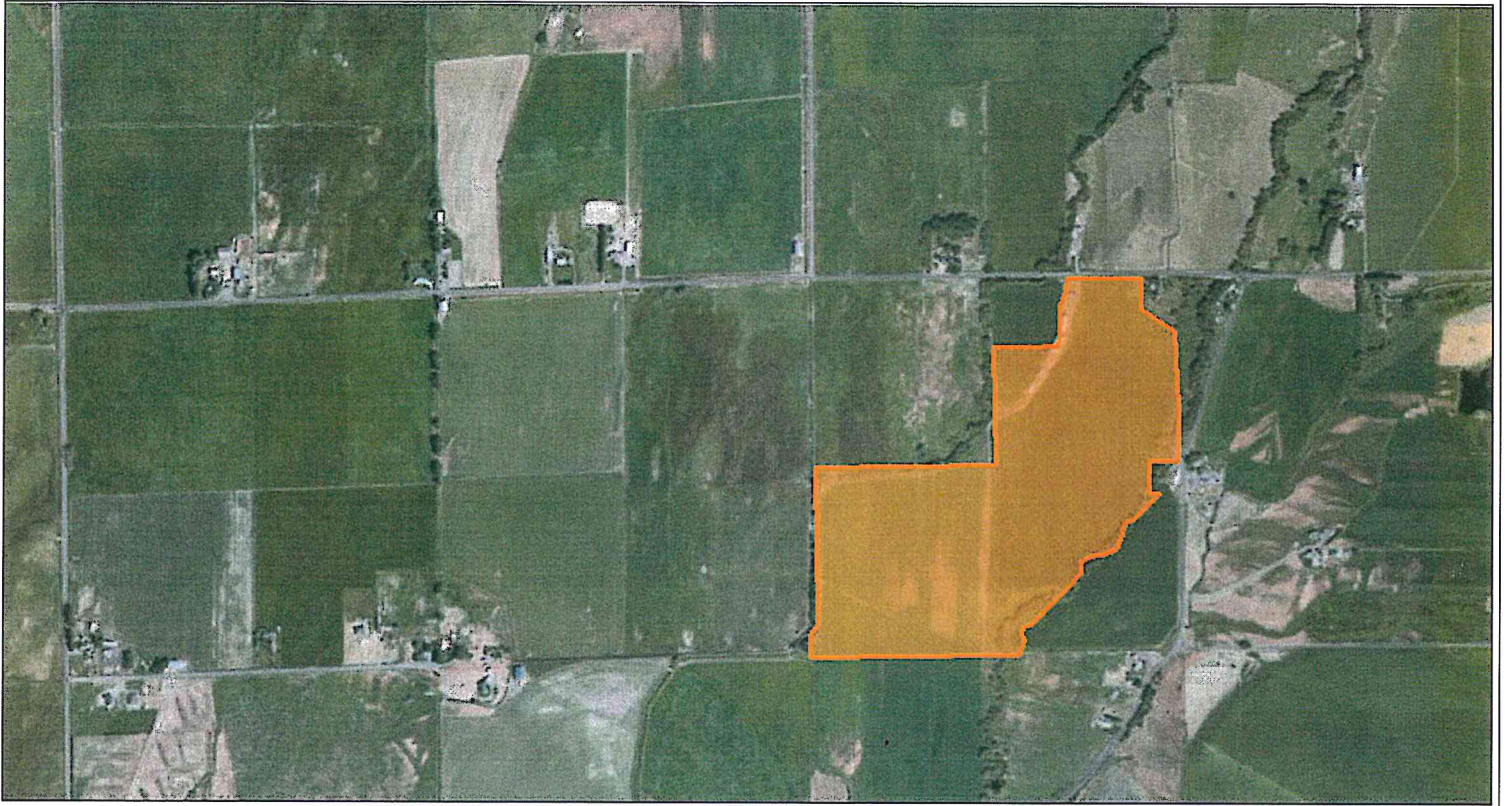

# Kittitas County COMPAS Map

Date: 4/21/2014

1 inch = 1,505 feet

Relative Scale 1:18,056

**Disclaimer:**

*Kittitas County makes every effort to produce and publish the most current and accurate information possible. No warranties, expressed or implied, are provided for the data, its use, or its interpretation. Kittitas County does not guarantee the accuracy of the material contained herein and is not responsible for any use, misuse or representations by others regarding this information or its derivatives.*